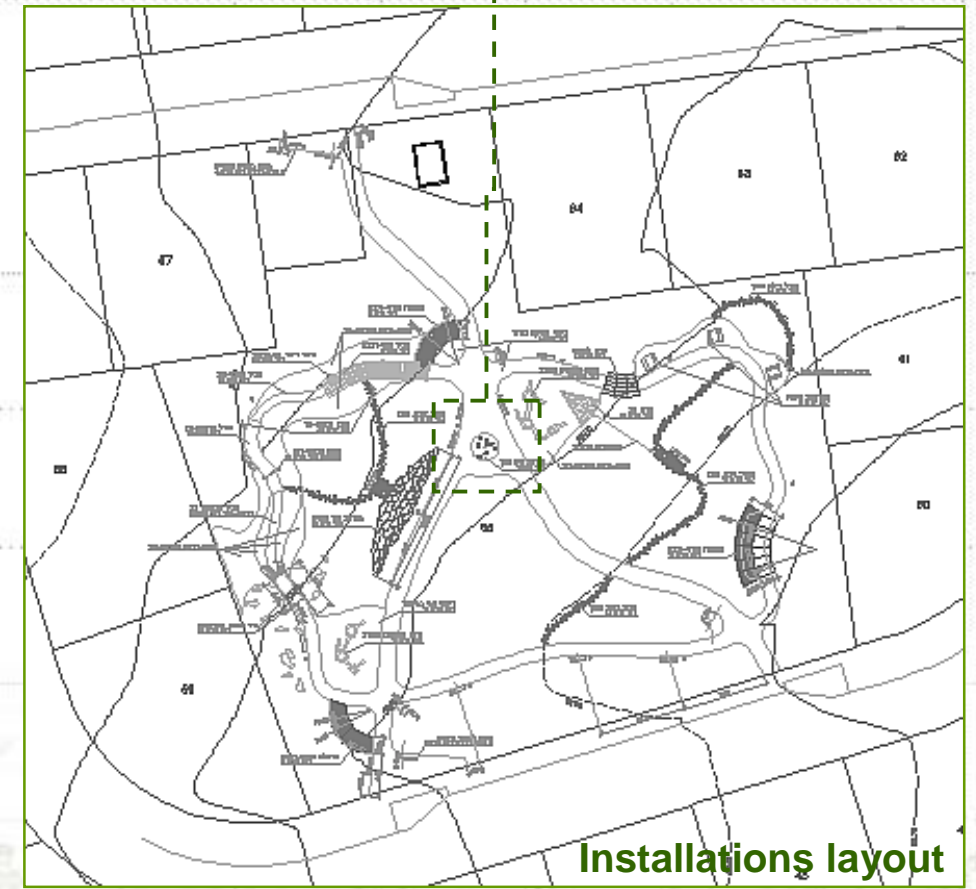

Sensory Garden

A public garden in Benjamina, Israel

A 'KAV BANOF Landscape Architecture & Environmental Design' project, for which I lead the design, detailed design and site inspection

Fountain detail –
Section 1:50

General layout

Planting layout

Installations layout

Pergola detail –
Section 1:50

EW section