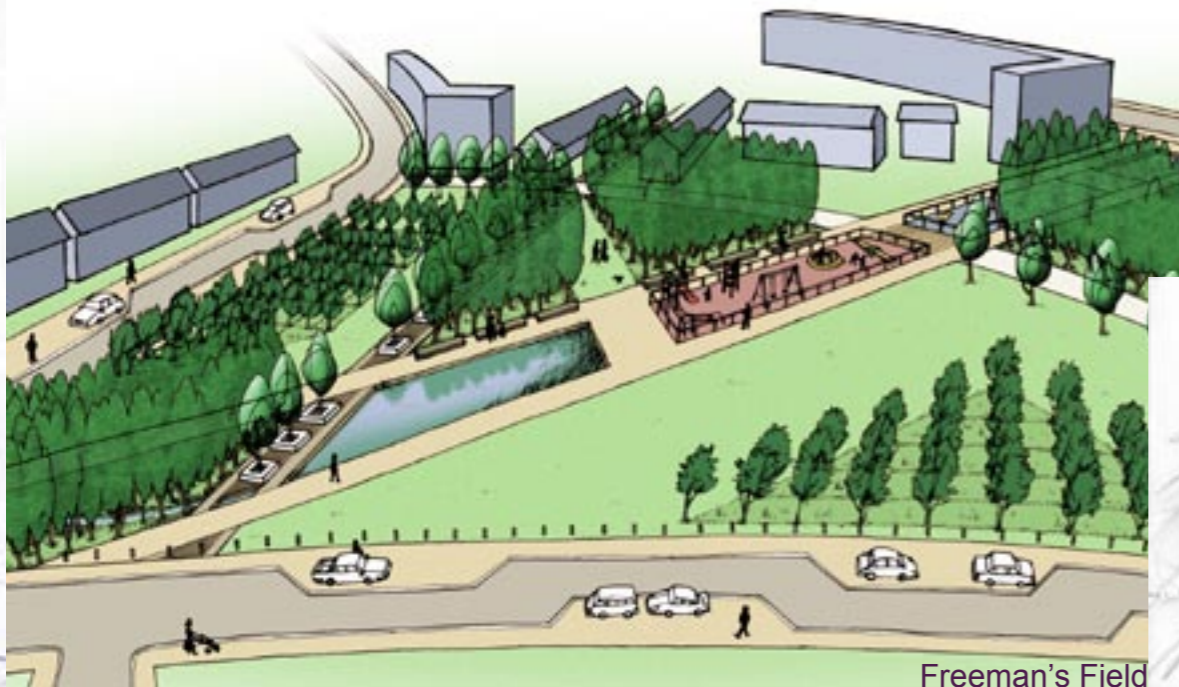

# Marsh Farm Estate Regeneration

An urban regeneration masterplan for the Marsh Farm estate, Luton, UK

A PRP project in which I participated in the masterplanning and public consultation team, alongside urban designers and architects. The masterplan and landscape strategy aimed at solving physical problems associated with the Raburn layout, as well as appropriating the setting of significant landscape and heritage assets. The proposals included a new town centre and market square, local parks, tree belts, wetlands restoration and SUDS.

landscape strategy

Waulud's Park

Freeman's Field

Whitefields Park