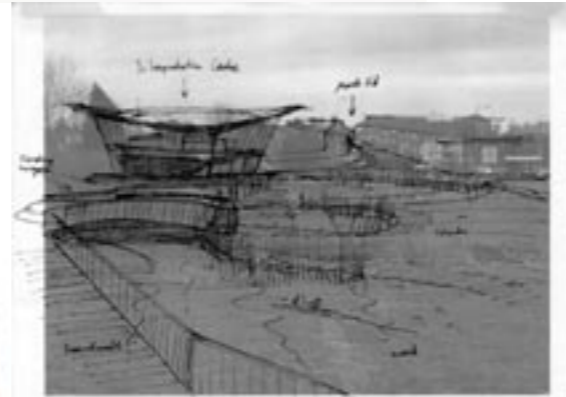

Freeman's Field